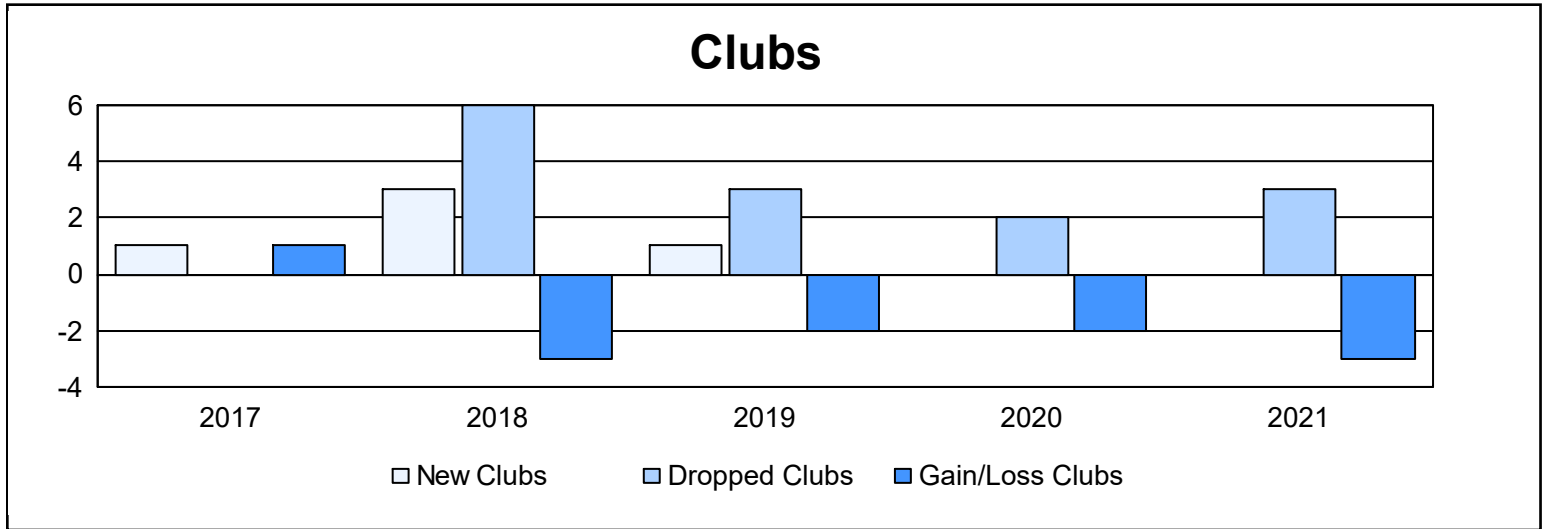

Year	New Clubs	Dropped Clubs	Gain/ Loss Clubs	New Members	Charter Members	Reinstate Members	Transfer Members	Total Member Added	Total Members Dropped	Gain/ Loss Members
2016-2017	1	0	1	74	26	5	3	108	111	-3
2017-2018	3	6	-3	50	77	15	1	143	184	-41
2018-2019	1	3	-2	68	25	11	7	111	183	-72
2019-2020	0	2	-2	36	6	1	5	48	96	-48
2020-2021	0	3	-3	34	6	27	3	70	144	-74
<b>Average</b>	<b>1</b>	<b>3</b>	<b>-2</b>	<b>52</b>	<b>28</b>	<b>12</b>	<b>4</b>	<b>96</b>	<b>144</b>	<b>-48</b>

### Membership Composition June 2021 Cumulative