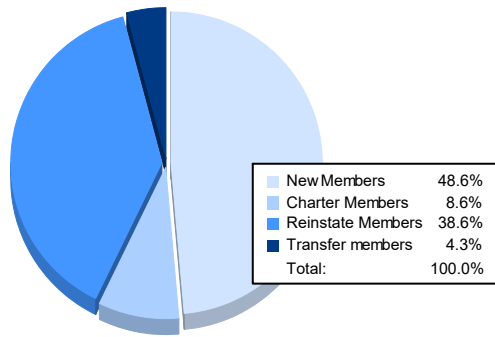

Year	New Clubs	Dropped Clubs	Gain/ Loss Clubs	New Members	Charter Members	Reinstate Members	Transfer Members	Total Member Added	Total Members Dropped	Gain/ Loss Members
2016-2017	1	0	1	74	26	5	3	108	111	-3
2017-2018	3	6	-3	50	77	15	1	143	184	-41
2018-2019	1	3	-2	68	25	11	7	111	183	-72
2019-2020	0	2	-2	36	6	1	5	48	96	-48
2020-2021	0	3	-3	34	6	27	3	70	144	-74
<b>Average</b>	<b>1</b>	<b>3</b>	<b>-2</b>	<b>52</b>	<b>28</b>	<b>12</b>	<b>4</b>	<b>96</b>	<b>144</b>	<b>-48</b>

### Membership Composition June 2021 Cumulative

### Gender Composition June 2021 Cumulative