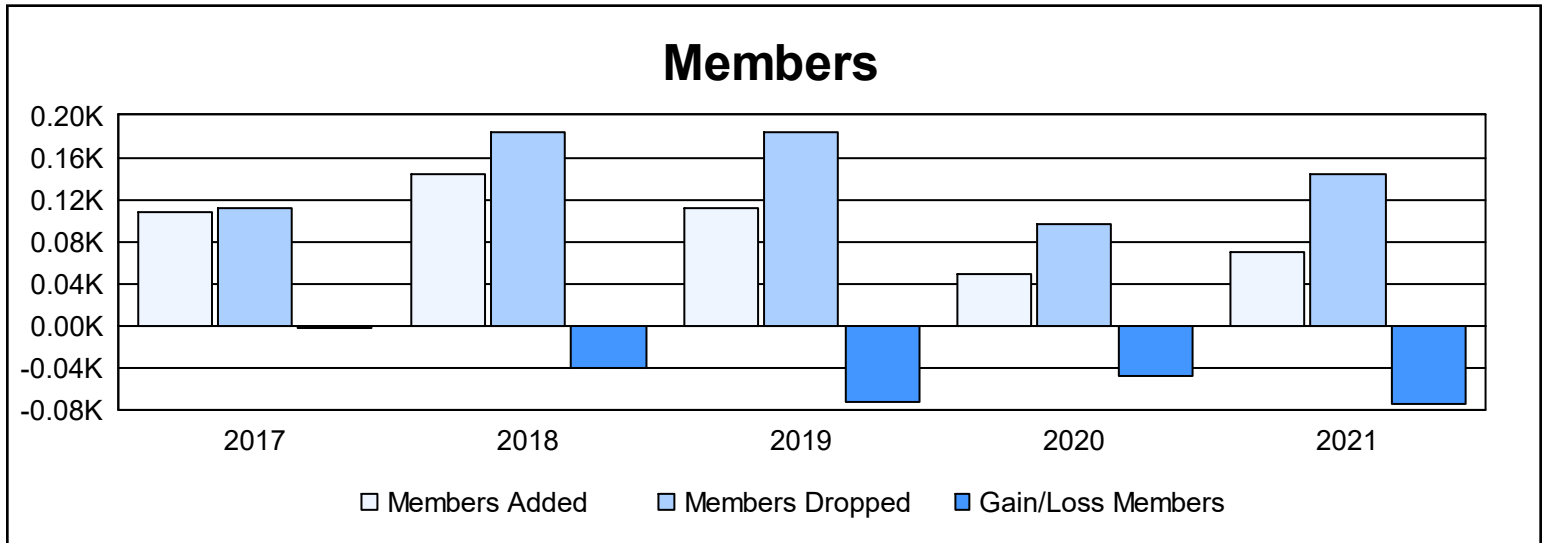

Year	New Clubs	Dropped Clubs	Gain/ Loss Clubs	New Members	Charter Members	Reinstate Members	Transfer Members	Total Member Added	Total Members Dropped	Gain/ Loss Members
2016-2017	1	0	1	74	26	5	3	108	111	-3
2017-2018	3	6	-3	50	77	15	1	143	184	-41
2018-2019	1	3	-2	68	25	11	7	111	183	-72
2019-2020	0	2	-2	36	6	1	5	48	96	-48
2020-2021	0	3	-3	34	6	27	3	70	144	-74
<b>Average</b>	<b>1</b>	<b>3</b>	<b>-2</b>	<b>52</b>	<b>28</b>	<b>12</b>	<b>4</b>	<b>96</b>	<b>144</b>	<b>-48</b>

### Membership Composition June 2021 Cumulative